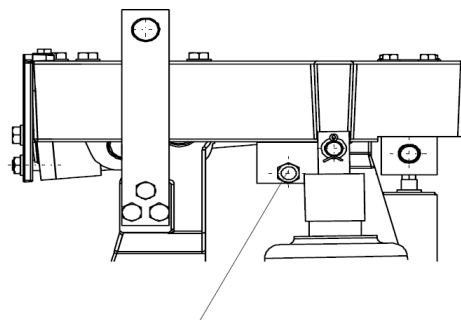

manual release

WN 200-26

limit switch "manual release engaged"

WN 200-24

proximity switch "brake closed"

WN 200-27

proximity switch "brake released"

WN 200-25

proximity switch "pad wear"